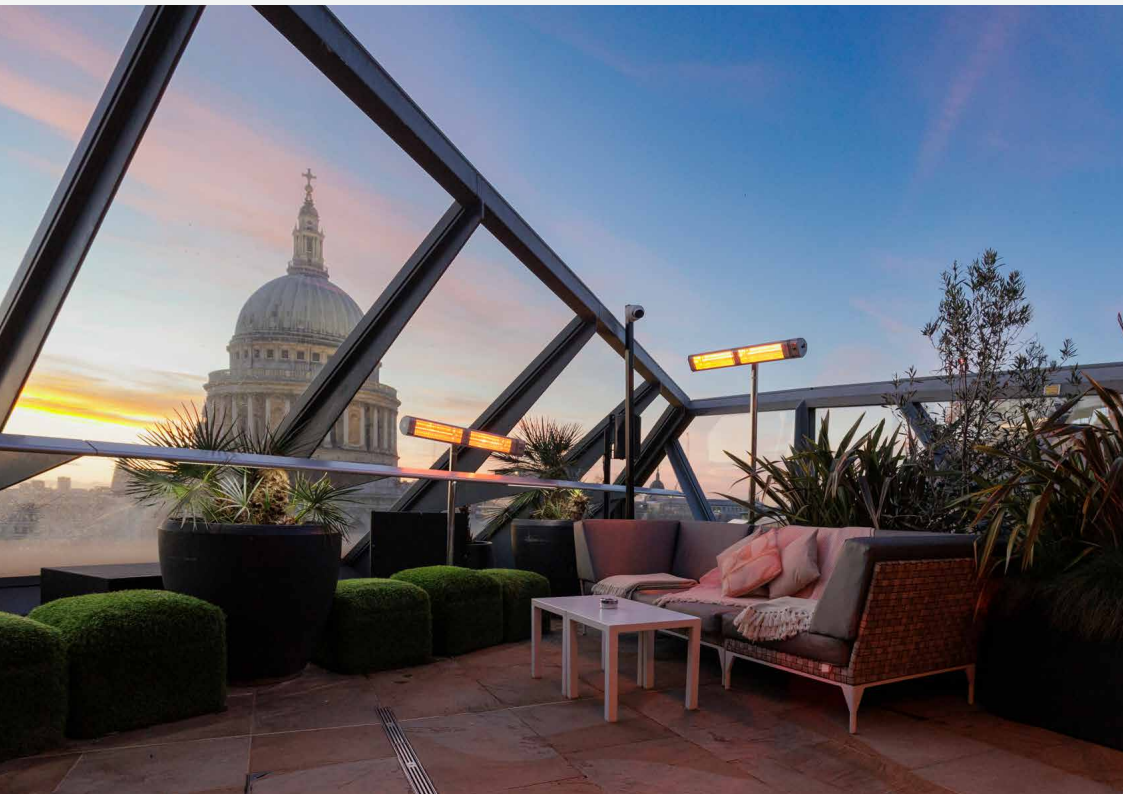

Madison boasts a selection of terraces which can be booked for smaller groups or hired exclusively and for those cooler months comes complete with heaters, blankets and umbrellas; it's a perfect spot to party the day or night away all year round.