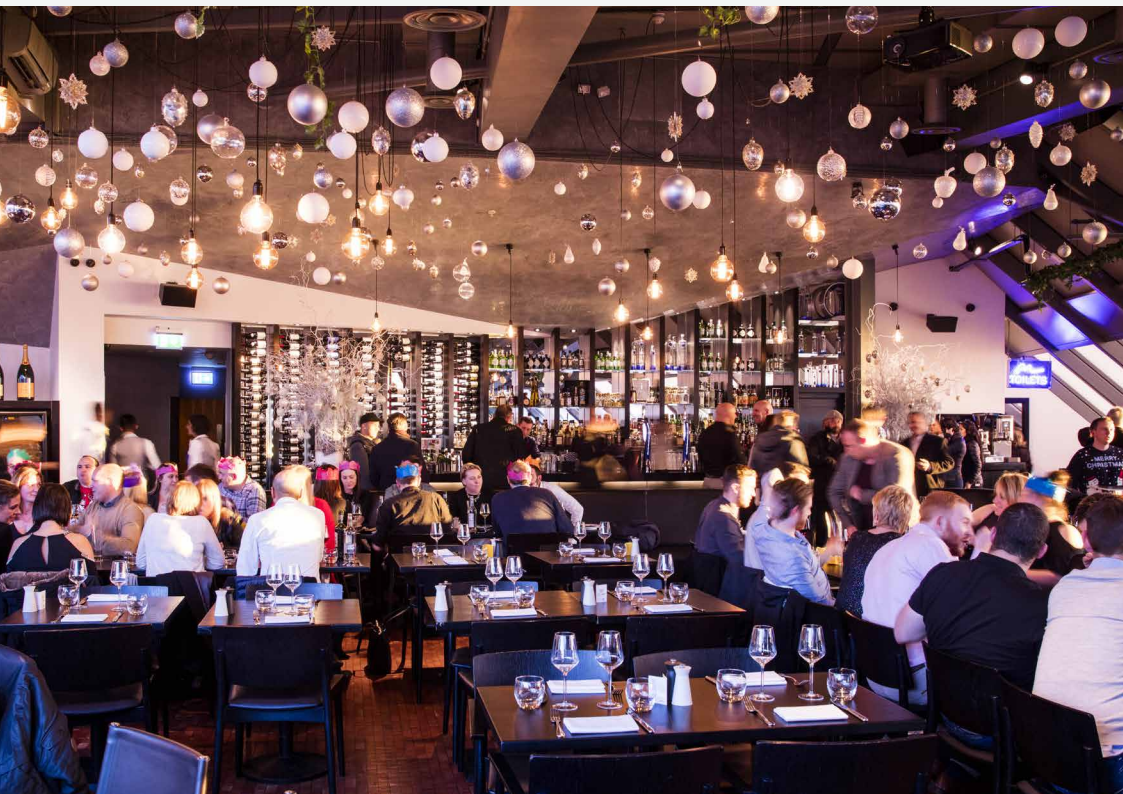

ROOFTOP TERRACE, ONE NEW CHANGE, ST PAUL'S, LONDON EC4M 9AF
020 3693 5160 | [MADISONLONDON.NET/EVENTS](https://madisonlondon.net/events)
@ MADISONLONDON1